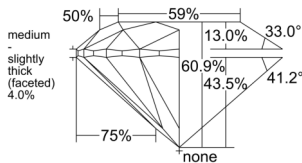

GIA®

FACSIMILE

GIA REPORT 6541181116

Verify this report at GIA.edu

GIA NATURAL DIAMOND DOSSIER®

December 11, 2025
GIA Report Number 6541181116
Shape and Cutting Style ..... Round Brilliant
Measurements ..... 5.39 - 5.40 x 3.29 mm

GRADING RESULTS

Carat Weight ..... 0.59 carat
Color Grade ..... G
Clarity Grade S11
Cut Grade ..... Excellent

ADDITIONAL GRADING INFORMATION

Polish ..... Excellent
Symmetry ..... Excellent
Fluorescence ..... None
Clarity Characteristics ..... Crystal, Cloud, Feather
Inspection(s): GIA 6541181116

PROPORTIONS

Profile to actual proportions