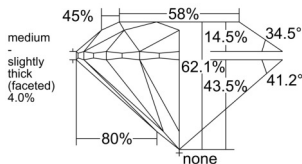

GIA®

FACSIMILE

GIA REPORT 6541180946

Verify this report at GIA.edu

GIA NATURAL DIAMOND DOSSIER®

December 09, 2025
GIA Report Number 6541180946
Shape and Cutting Style ..... Round Brilliant
Measurements ..... 4.53 - 4.55 x 2.82 mm

GRADING RESULTS

Carat Weight ..... 0.36 carat
Color Grade ..... E
Clarity Grade ..... Flawless
Cut Grade ..... Excellent

ADDITIONAL GRADING INFORMATION

Polish ..... Excellent
Symmetry ..... Excellent
Fluorescence ..... None
Clarity Characteristics ..... None
Inscription(s): GIA 6541180946

PROPORTIONS

Profile to actual proportions

GRADING SCALES

GIA COLOR SCALE	GIA CLARITY SCALE	GIA CUT SCALE	
D	FLAWLESS	EXCELLENT	
E	INTERNALLY FLAWLESS		
F		VVS₁	VERY GOOD
G	VVS₂		
H	VS₁	GOOD	
I	VS₂		
J	SI₁	FAIR	
K	SI₂		
L	I₁	POOR	
M	I₂		
N	I₃		
O			
P			
Q			
R			
S			
T			
U			
V			
W			
X			
Y			
Z