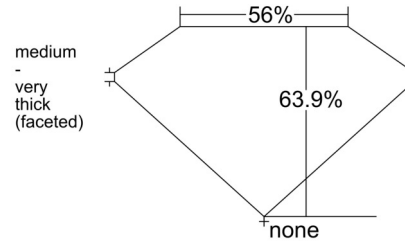

PROPORTIONS

Profile not to actual proportions