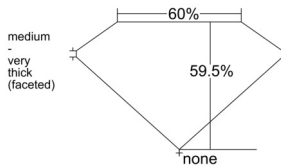

GIA®

FACSIMILE

GIA REPORT 6541177565

Verify this report at GIA.edu

GIA NATURAL DIAMOND DOSSIER®

December 08, 2025
GIA Report Number 6541177565
Shape and Cutting Style ..... Heart Brilliant
Measurements ..... 5.33 x 6.22 x 3.70 mm

GRADING RESULTS

Carat Weight ..... 0.71 carat
Color Grade ..... F
Clarity Grade VS2

ADDITIONAL GRADING INFORMATION

Polish ..... Very Good
Symmetry ..... Very Good
Fluorescence ..... Faint
Clarity Characteristics ..... Crystal
Inscription(s): GIA 6541177565

PROPORTIONS

Profile not to actual proportions

GRADING SCALES

GIA COLOR SCALE		GIA CLARITY SCALE	
COLORLESS	D	VERY VERY SLIGHTLY INCLUDED	FLAWLESS
	E		INTERNALLY FLAWLESS
	F		VVS₁
	G		VVS₂
	H		VS₁
	I		VS₂
	J		SI₁
	K		SI₂
	L		I₁
	M		I₂
NEAR COLORLESS	N	SLIGHTLY INCLUDED	I₃
	O		
	P		
	Q		
FAINT	R	INCLUDED	
	S		
	T		
	U		
VERT LIGHT	V	INCLUDED	
	W		
	X		
	Y		
LIGHT	Z