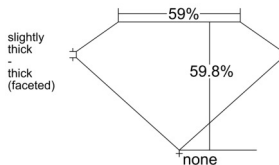

GIA®

FACSIMILE

GIA REPORT 6541176455

Verify this report at GIA.edu

GIA NATURAL DIAMOND DOSSIER®

December 06, 2025
GIA Report Number 6541176455
Shape and Cutting Style ..... Heart Brilliant
Measurements ..... 4.75 x 5.55 x 3.32 mm

GRADING RESULTS

Carat Weight ..... 0.50 carat
Color Grade ..... G
Clarity Grade VVS2

ADDITIONAL GRADING INFORMATION

Polish ..... Excellent
Symmetry ..... Very Good
Fluorescence ..... Faint
Clarity Characteristics ..... Feather, Pinpoint
Inscription(s): GIA 6541176455

PROPORTIONS

Profile not to actual proportions

GRADING SCALES

GIA COLOR SCALE		GIA CLARITY SCALE			
COLORLESS	D	VERY VERY SLIGHTLY INCLUDED	FLAWLESS		
	E		INTERNALLY FLAWLESS		
	F	VERY SLIGHTLY INCLUDED	VVS₁		
	G		VVS₂		
	H		VS₁		
	NEAR COLORLESS	I	SLIGHTLY INCLUDED	VS₂	
		J		SI₁	
		FAINT	K	INCLUDED	SI₂
			L		I₁
			M		I₂
N			I₃		
VERT LIGHT	O	INCLUDED			
	P				
	Q				
	R				
	S				
	T				
LIGHT	U				
	V				
	W				
	X				
Y					
Z