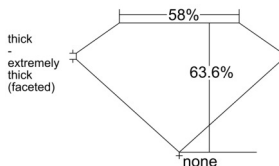

GIA®

FACSIMILE

GIA REPORT 6541175877

Verify this report at GIA.edu

GIA NATURAL DIAMOND DOSSIER®

December 08, 2025
GIA Report Number 6541175877
Shape and Cutting Style ..... Heart Brilliant
Measurements ..... 5.12 x 6.08 x 3.87 mm

GRADING RESULTS

Carat Weight ..... 0.70 carat
Color Grade ..... H
Clarity Grade VVS1

ADDITIONAL GRADING INFORMATION

Polish ..... Excellent
Symmetry ..... Very Good
Fluorescence ..... None
Clarity Characteristics ..... Cloud, Feather
Inscription(s): GIA 6541175877

PROPORTIONS

Profile not to actual proportions

GRADING SCALES

GIA COLOR SCALE		GIA CLARITY SCALE	
COLORLESS	D	VERY VERY SLIGHTLY INCLUDED	FLAWLESS
	E		INTERNALLY FLAWLESS
	F		VVS₁
	G		VVS₂
	H		VS₁
	I		VS₂
	J		SI₁
	K		SI₂
	L		I₁
	M		I₂
NEAR COLORLESS	N	SLIGHTLY INCLUDED	I₃
	O		
	P		
	Q		
FAINT	R		
	S		
	T		
	U		
VERT LIGHT	V		
	W		
	X		
	Y		
LIGHT	Z