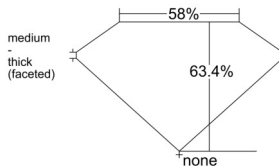

GIA®

FACSIMILE

GIA REPORT 6541174806

Verify this report at GIA.edu

GIA NATURAL DIAMOND DOSSIER®

December 06, 2025
GIA Report Number 6541174806
Shape and Cutting Style ..... Oval Brilliant
Measurements ..... 6.41 x 4.41 x 2.79 mm

GRADING RESULTS

Carat Weight ..... 0.51 carat
Color Grade ..... G
Clarity Grade VVS1

ADDITIONAL GRADING INFORMATION

Polish ..... Excellent
Symmetry ..... Very Good
Fluorescence ..... None
Clarity Characteristics ..... Feather
Inscription(s): GIA 6541174806

PROPORTIONS

Profile not to actual proportions

GRADING SCALES

GIA COLOR SCALE		GIA CLARITY SCALE			
COLORLESS	D	VERY VERY SLIGHTLY INCLUDED	FLAWLESS		
	E		INTERNALLY FLAWLESS		
	F	VERY SLIGHTLY INCLUDED	VVS₁		
	G		VVS₂		
	H		VS₁		
	NEAR COLORLESS	I	SLIGHTLY INCLUDED	VS₂	
		J		SI₁	
		FAINT	K	INCLUDED	SI₂
			L		I₁
			M		I₂
VERT LIGHT	N	LIGHT	I₃		
	O				
	P				
	Q				
	R