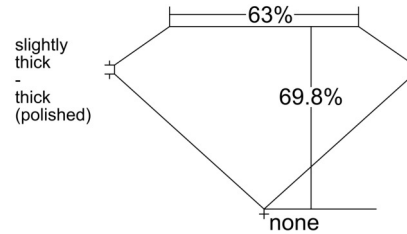

GIA NATURAL DIAMOND GRADING REPORT

December 09, 2025
 GIA Report Number 6541174463
 Shape and Cutting Style Emerald Cut
 Measurements 6.45 x 4.74 x 3.31 mm

GRADING RESULTS

Carat Weight 1.01 carat
 Color Grade K
 Clarity Grade VS1

ADDITIONAL GRADING INFORMATION

Polish Excellent
 Symmetry Very Good
 Fluorescence None
 Inscription(s): GIA 6541174463
Comments: Additional pinpoints are not shown.

PROPORTIONS

Profile not to actual proportions

CLARITY CHARACTERISTICS

KEY TO SYMBOLS*

-  Needle
-  Pinpoint

* Red symbols denote internal characteristics (inclusions). Green or black symbols denote external characteristics (blemishes). Diagram is an approximate representation of the diamond, and symbols shown indicate type, position, and approximate size of clarity characteristics. All clarity characteristics may not be shown. Details of finish are not shown.