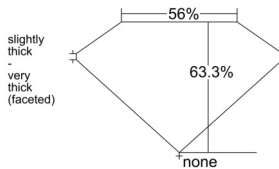

GIA®

FACSIMILE

GIA REPORT 6541174276

Verify this report at GIA.edu

GIA NATURAL DIAMOND DOSSIER®

December 05, 2025
GIA Report Number 6541174276
Shape and Cutting Style ..... Heart Brilliant
Measurements ..... 5.13 x 6.12 x 3.88 mm

GRADING RESULTS

Carat Weight ..... 0.70 carat
Color Grade ..... H
Clarity Grade VS2

ADDITIONAL GRADING INFORMATION

Polish ..... Excellent
Symmetry ..... Excellent
Fluorescence ..... None
Clarity Characteristics ..... Feather, Cloud
Inscription(s): GIA 6541174276

PROPORTIONS

Profile not to actual proportions

GRADING SCALES

GIA COLOR SCALE		GIA CLARITY SCALE			
COLORLESS	D	VERY VERY SLIGHTLY INCLUDED	FLAWLESS		
	E		INTERNALLY FLAWLESS		
	F	VERY SLIGHTLY INCLUDED	VVS₁		
	G		VVS₂		
	H		VS₁		
	NEAR COLORLESS	I	SLIGHTLY INCLUDED	VS₂	
		J		SI₁	
		FAINT	K	INCLUDED	SI₂
			L		I₁
			M		I₂
VERY LIGHT			N	INCLUDED	I₃
			O		
			P		
	Q				
LIGHT	R				
	S				
	T				
	U				
	V				
	Z