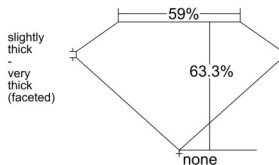

GIA®

FACSIMILE

GIA REPORT 6541174165

Verify this report at GIA.edu

GIA NATURAL DIAMOND DOSSIER®

December 08, 2025
GIA Report Number 6541174165
Shape and Cutting Style ..... Heart Brilliant
Measurements ..... 5.14 x 6.11 x 3.87 mm

GRADING RESULTS

Carat Weight ..... 0.70 carat
Color Grade I
Clarity Grade VVS2

ADDITIONAL GRADING INFORMATION

Polish ..... Very Good
Symmetry ..... Excellent
Fluorescence ..... None
Clarity Characteristics ..... Feather, Cloud
Inscription(s): GIA 6541174165

PROPORTIONS

Profile not to actual proportions

GRADING SCALES

GIA COLOR SCALE		GIA CLARITY SCALE	
NEAR COLORLESS	D	VERY VERY SLIGHTLY INCLUDED	FLAWLESS
	E		INTERNALLY FLAWLESS
	F		VVS₁
	G		VVS₂
	H		VS₁
	I		VS₂
	J		SI₁
	K		SI₂
	L		I₁
	M		I₂
FAINT	N	SLIGHTLY INCLUDED	I₃
	O		
	P		
	Q		
VERT LIGHT	R	INCLUDED	
	S		
	T		
	U		
	V		
	W		
	X		
	Y		
LIGHT	Z