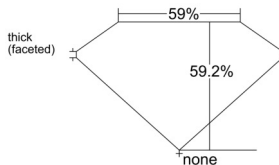

GIA®

FACSIMILE

GIA REPORT 6541169787

Verify this report at GIA.edu

GIA NATURAL DIAMOND DOSSIER®

December 05, 2025
GIA Report Number 6541169787
Shape and Cutting Style ..... Heart Brilliant
Measurements ..... 5.51 x 6.08 x 3.60 mm

GRADING RESULTS

Carat Weight ..... 0.70 carat
Color Grade ..... D
Clarity Grade VS2

ADDITIONAL GRADING INFORMATION

Polish ..... Very Good
Symmetry ..... Very Good
Fluorescence ..... None
Clarity Characteristics ..... Crystal, Feather
Inscription(s): GIA 6541169787

PROPORTIONS

Profile not to actual proportions

GRADING SCALES

GIA COLOR SCALE		GIA CLARITY SCALE			
COLORLESS	D	VERY VERY SLIGHTLY INCLUDED	FLAWLESS		
	E		INTERNALLY FLAWLESS		
	F		VVS₁		
	NEAR COLORLESS	G	VERY SLIGHTLY INCLUDED	VVS₂	
		H		VS₁	
		FANT	I	SLIGHTLY INCLUDED	VS₂
			J		SI₁
	LIGHT	K	INCLUDED	SI₂	
		L		I₁	
		M		I₂	
N		INCLUDED	I₃		
O					
P					
Q					
R					
S					
T					
U					
V					
W					
X					
Y					
Z