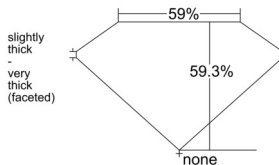

GIA®

FACSIMILE

GIA REPORT 6541168167

Verify this report at GIA.edu

GIA NATURAL DIAMOND DOSSIER®

December 05, 2025
GIA Report Number 6541168167
Shape and Cutting Style ..... Heart Brilliant
Measurements ..... 4.92 x 5.53 x 3.28 mm

GRADING RESULTS

Carat Weight ..... 0.52 carat
Color Grade ..... G
Clarity Grade VS1

ADDITIONAL GRADING INFORMATION

Polish ..... Very Good
Symmetry ..... Excellent
Fluorescence ..... None
Clarity Characteristics ..... Crystal, Needle, Cloud, Pinpoint
Inspection(s): GIA 6541168167

PROPORTIONS

Profile not to actual proportions

GRADING SCALES

GIA COLOR SCALE		GIA CLARITY SCALE			
COLORLESS	D	VERY VERY SLIGHTLY INCLUDED	FLAWLESS		
	E		INTERNALLY FLAWLESS		
	F	VERY SLIGHTLY INCLUDED	VS₁		
	G		VS₂		
	H		VS₁		
	NEAR COLORLESS	I	SLIGHTLY INCLUDED	VS₂	
		J		SI₁	
		FAINT	K	INCLUDED	SI₂
			L		I₁
			M		I₂
VERT LIGHT	N	LIGHT	I₃		
	O				
	P				
	Q				
	R