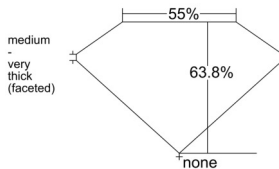

GIA®

FACSIMILE

GIA REPORT 6541168071

Verify this report at GIA.edu

GIA NATURAL DIAMOND DOSSIER®

December 05, 2025
GIA Report Number 6541168071
Shape and Cutting Style ..... Heart Brilliant
Measurements ..... 5.65 x 6.60 x 4.21 mm

GRADING RESULTS

Carat Weight ..... 0.91 carat
Color Grade ..... J
Clarity Grade VVS2

ADDITIONAL GRADING INFORMATION

Polish ..... Very Good
Symmetry ..... Excellent
Fluorescence ..... Faint
Clarity Characteristics ..... Pinpoint
Inspection(s): GIA 6541168071

PROPORTIONS

Profile not to actual proportions

GRADING SCALES

GIA COLOR SCALE		GIA CLARITY SCALE	
COLORLESS	D	VERY VERY SLIGHTLY INCLUDED	FLAWLESS
	E		INTERNALLY FLAWLESS
	F		VVS₁
	G		VVS₂
	H		VS₁
	I		VS₂
	J		SI₁
	K		SI₂
	L		I₁
	M		I₂
NEAR COLORLESS	N	SLIGHTLY INCLUDED	I₃
	O		
	P		
	Q		
FAINT	R		
	S		
	T		
	U		
VERY LIGHT	V		
	W		
	X		
	Y		
LIGHT	Z