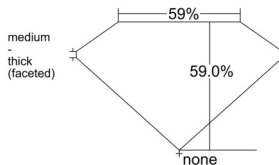

GIA®

FACSIMILE

GIA REPORT 6541167937

Verify this report at GIA.edu

GIA NATURAL DIAMOND DOSSIER®

December 05, 2025
GIA Report Number 6541167937
Shape and Cutting Style ..... Heart Brilliant
Measurements ..... 5.38 x 6.12 x 3.61 mm

GRADING RESULTS

Carat Weight ..... 0.70 carat
Color Grade ..... H
Clarity Grade VS1

ADDITIONAL GRADING INFORMATION

Polish ..... Excellent
Symmetry ..... Very Good
Fluorescence ..... None
Clarity Characteristics..... Crystal, Feather, Cloud, Needle
Inspection(s): GIA 6541167937

PROPORTIONS

Profile not to actual proportions

GRADING SCALES

GIA COLOR SCALE		GIA CLARITY SCALE				
COLORLESS	D	VERY VERY SLIGHTLY INCLUDED	FLAWLESS			
	E		INTERNALLY FLAWLESS			
	F		VVS₁			
	G					
	NEAR COLORLESS		H	VVS₂		
			I			
	FAINT		J	VERY SLIGHTLY INCLUDED	VS₁	
			K		VS₂	
			L		SLIGHTLY INCLUDED	SI₁
			M	SI₂		
N		INCLUDED	I₁			
O			I₂			
P	I₃					
LIGHT	Q					
	R					
	S					
	T					
	U					
	V					
	W					
	X					
	Y					
	Z