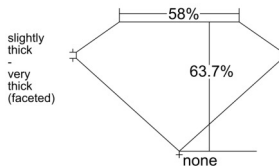

GIA®

FACSIMILE

GIA REPORT 6541167812

Verify this report at GIA.edu

GIA NATURAL DIAMOND DOSSIER®

December 05, 2025
GIA Report Number 6541167812
Shape and Cutting Style ..... Heart Brilliant
Measurements ..... 5.27 x 6.00 x 3.82 mm

GRADING RESULTS

Carat Weight ..... 0.70 carat
Color Grade ..... H
Clarity Grade VVS1

ADDITIONAL GRADING INFORMATION

Polish ..... Excellent
Symmetry ..... Very Good
Fluorescence ..... Faint
Clarity Characteristics ..... Feather
Inscription(s): GIA 6541167812

PROPORTIONS

Profile not to actual proportions

GRADING SCALES

GIA COLOR SCALE		GIA CLARITY SCALE			
COLORLESS	D	VERY VERY SLIGHTLY INCLUDED	FLAWLESS		
	E		INTERNALLY FLAWLESS		
	F	VERY SLIGHTLY INCLUDED	VVS₁		
	G		VVS₂		
	H		VS₁		
	NEAR COLORLESS	I	SLIGHTLY INCLUDED	VS₂	
		J		SI₁	
		FAINT	K	INCLUDED	SI₂
			L		I₁
			M		I₂
VERT LIGHT	N	INCLUDED	I₃		
	O				
	P				
	Q				
	R				
LIGHT	S				
	T				
	U				
	V				
	W				
X					
Y					
Z