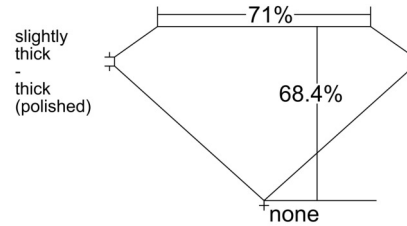

GIA NATURAL DIAMOND GRADING REPORT

December 04, 2025

GIA Report Number 6541158697

Shape and Cutting Style Emerald Cut

Measurements 6.64 x 4.71 x 3.22 mm

GRADING RESULTS

Carat Weight 1.01 carat

Color Grade I

Clarity Grade VS1

ADDITIONAL GRADING INFORMATION

Polish Very Good

Symmetry Very Good

Fluorescence None

Inscription(s): GIA 6541158697

Comments: Surface graining is not shown.

PROPORTIONS

Profile not to actual proportions

CLARITY CHARACTERISTICS

KEY TO SYMBOLS*

- Cloud
- Feather

* Red symbols denote internal characteristics (inclusions). Green or black symbols denote external characteristics (blemishes). Diagram is an approximate representation of the diamond, and symbols shown indicate type, position, and approximate size of clarity characteristics. All clarity characteristics may not be shown. Details of finish are not shown.