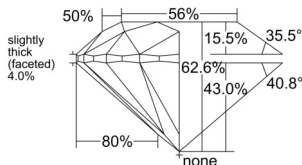

GIA®

FACSIMILE

GIA REPORT 6541158031

Verify this report at GIA.edu

GIA NATURAL DIAMOND DOSSIER®

December 04, 2025
GIA Report Number 6541158031
Shape and Cutting Style ..... Round Brilliant
Measurements ..... 5.41 - 5.45 x 3.40 mm

GRADING RESULTS

Carat Weight ..... 0.62 carat
Color Grade ..... M
Clarity Grade SI2
Cut Grade ..... Excellent

ADDITIONAL GRADING INFORMATION

Polish ..... Excellent
Symmetry ..... Excellent
Fluorescence ..... Faint
Clarity Characteristics ..... Cloud
Inscription(s): GIA 6541158031

PROPORTIONS

Profile to actual proportions

GRADING SCALES

GIA COLOR SCALE	GIA CLARITY SCALE	GIA CUT SCALE	
D	FLAWLESS	EXCELLENT	
E	INTERNALLY FLAWLESS		
F		VVS₁	VERY GOOD
G	VVS₂		
H	VS₁	GOOD	
I	VS₂		
J	SI₁	FAIR	
K	SI₂		
L	I₁	POOR	
M	I₂		
N	I₃		
O			
P			
Q			
R			
S			
T			
U			
V			
W			
X			
Y			
Z