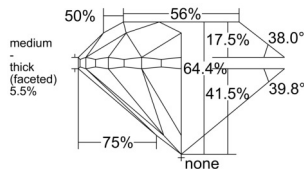

GIA®

FACSIMILE

GIA REPORT 6541157751

Verify this report at GIA.edu

GIA NATURAL DIAMOND DOSSIER®

December 05, 2025
GIA Report Number 6541157751
Shape and Cutting Style ..... Round Brilliant
Measurements ..... 5.73 - 5.79 x 3.71 mm

GRADING RESULTS

Carat Weight ..... 0.80 carat
Color Grade ..... E
Clarity Grade VS1
Cut Grade ..... Very Good

ADDITIONAL GRADING INFORMATION

Polish ..... Excellent
Symmetry ..... Very Good
Fluorescence ..... Medium Blue
Clarity Characteristics..... Crystal, Cloud, Needle, Pinpoint
Inscription(s): GIA 6541157751

PROPORTIONS

Profile to actual proportions

GRADING SCALES

GIA COLOR SCALE

COLORLESS	D
	E
	F
	G
	H
	I
NEAR COLORLESS	J
	K
	L
FAIN	M
	N
	O
	P
VERY LIGHT	Q
	R
	S
	T
	U
	V
	W
	X
	Y
LIGHT	Z

GIA CLARITY SCALE

VERY VERY SLIGHTLY INCLUDED	FLAWLESS
	INTERNALLY FLAWLESS
VERY SLIGHTLY INCLUDED	VVS₁
	VVS₂
SLIGHTLY INCLUDED	VS₁
	VS₂
INCLUDED	SI₁
	SI₂
	I₁
	I₂
	I₃

GIA CUT SCALE

EXCELLENT
VERY GOOD
GOOD
FAIR
POOR