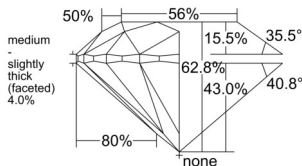

GIA®

FACSIMILE

GIA REPORT 6541157644

Verify this report at GIA.edu

GIA NATURAL DIAMOND DOSSIER®

December 04, 2025
GIA Report Number 6541157644
Shape and Cutting Style ..... Round Brilliant
Measurements ..... 5.19 - 5.22 x 3.27 mm

GRADING RESULTS

Carat Weight ..... 0.55 carat
Color Grade I
Clarity Grade S11
Cut Grade ..... Excellent

ADDITIONAL GRADING INFORMATION

Polish ..... Excellent
Symmetry ..... Excellent
Fluorescence ..... None
Clarity Characteristics ..... Crystal, Cloud
Inscription(s): GIA 6541157644

PROPORTIONS

Profile to actual proportions

GRADING SCALES

GIA COLOR SCALE

COLORLESS	D
	E
	F
	G
	H
	I
	J
NEAR COLORLESS	K
	L
FAIN	M
	N
	O
	P
VERY LIGHT	Q
	R
	S
	T
	U
	V
	W
	X
	Y
LIGHT	Z

GIA CLARITY SCALE

FLAWLESS	INTERNAL FLAWLESS	
		FLAWLESS
VERY VERY SLIGHTLY INCLUDED	VVS₁	
	VVS₂	
VERY SLIGHTLY INCLUDED	VS₁	
	VS₂	
SLIGHTLY INCLUDED	SI₁	
	SI₂	
INCLUDED	I₁	
	I₂	
	I₃	

GIA CUT SCALE

EXCELLENT	
	VERY GOOD
GOOD	
FAIR	
POOR