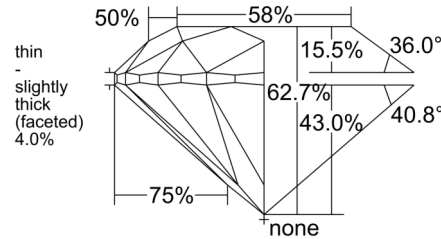

GIA NATURAL DIAMOND GRADING REPORT

December 03, 2025
GIA Report Number 6541147914
Shape and Cutting Style ..... Round Brilliant
Measurements ..... 6.81 - 6.87 x 4.29 mm

GRADING RESULTS

Carat Weight ..... 1.26 carat
Color Grade I
Clarity Grade VS1
Cut Grade ..... Excellent

ADDITIONAL GRADING INFORMATION

Polish ..... Excellent
Symmetry ..... Excellent
Fluorescence ..... Faint
Inscription(s): GIA 6541147914

PROPORTIONS

Profile to actual proportions