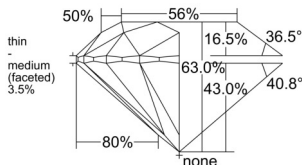

GIA®

FACSIMILE

GIA REPORT 6541145947

Verify this report at GIA.edu

GIA NATURAL DIAMOND DOSSIER®

December 05, 2025
GIA Report Number 6541145947
Shape and Cutting Style ..... Round Brilliant
Measurements ..... 4.51 - 4.54 x 2.85 mm

GRADING RESULTS

Carat Weight ..... 0.36 carat
Color Grade ..... F
Clarity Grade VS1
Cut Grade ..... Excellent

ADDITIONAL GRADING INFORMATION

Polish ..... Excellent
Symmetry ..... Excellent
Fluorescence ..... None
Clarity Characteristics ..... Cloud
Inscription(s): GIA 6541145947

PROPORTIONS

GRADING SCALES

GIA COLOR SCALE

COLORLESS	D
	E
	F
	G
	H
	I
	J
NEAR COLORLESS	K
	L
FAIN	M
	N
	O
	P
VERY LIGHT	Q
	R
	S
	T
	U
	V
LIGHT	W
	X
	Y
	Z

GIA CLARITY SCALE

FLAWLESS	VERY VERY SLIGHTLY INCLUDED	VS₁	VS₂	SLIGHTLY INCLUDED	SI₁	SI₂	I₁	I₂	I₃	
										VERY SLIGHTLY INCLUDED
INTERNALLY FLAWLESS										

GIA CUT SCALE

EXCELLENT
VERY GOOD
GOOD
FAIR
POOR