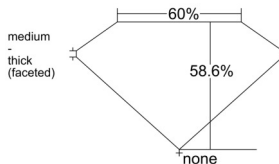

GIA®

FACSIMILE

GIA REPORT 6541145108

Verify this report at GIA.edu

GIA NATURAL DIAMOND DOSSIER®

December 03, 2025
GIA Report Number 6541145108
Shape and Cutting Style ..... Oval Brilliant
Measurements ..... 7.60 x 4.92 x 2.88 mm

GRADING RESULTS

Carat Weight ..... 0.70 carat
Color Grade ..... G
Clarity Grade VS1

ADDITIONAL GRADING INFORMATION

Polish ..... Very Good
Symmetry ..... Very Good
Fluorescence ..... Medium Blue
Clarity Characteristics..... Indented Natural, Needle, Pinpoint
Inspection(s): GIA 6541145108

PROPORTIONS

Profile not to actual proportions

GRADING SCALES

GIA COLOR SCALE		GIA CLARITY SCALE			
COLORLESS	D	VERY VERY SLIGHTLY INCLUDED	FLAWLESS		
	E		INTERNALLY FLAWLESS		
	F	VERY SLIGHTLY INCLUDED	VVS₁		
	G		VVS₂		
	H		VS₁		
	NEAR COLORLESS	I	SLIGHTLY INCLUDED	VS₂	
		J		SI₁	
		FAINT	K	INCLUDED	SI₂
			L		I₁
			M		I₂
VERT LIGHT	N	LIGHT	I₃		
	O				
	P				
	Q				
	R