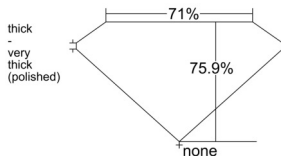

GIA®

FACSIMILE

GIA REPORT 6541134271

Verify this report at GIA.edu

GIA NATURAL DIAMOND DOSSIER®

December 02, 2025
GIA Report Number 6541134271
Shape and Cutting Style ..... Square Modified Brilliant
Measurements ..... 3.92 x 3.83 x 2.91 mm

GRADING RESULTS

Carat Weight ..... 0.40 carat
Color Grade ..... J
Clarity Grade VVS1

ADDITIONAL GRADING INFORMATION

Polish ..... Excellent
Symmetry ..... Very Good
Fluorescence ..... None
Clarity Characteristics ..... Feather
Inscription(s): GIA 6541134271

PROPORTIONS

Profile not to actual proportions

GRADING SCALES

GIA COLOR SCALE		GIA CLARITY SCALE	
COLORLESS	D	VERY VERY SLIGHTLY INCLUDED	FLAWLESS
	E		INTERNALLY FLAWLESS
	F		VVS₁
	G		VVS₂
	H		VS₁
	I		VS₂
	J		SI₁
	K		SI₂
	L		I₁
	M		I₂
NEAR COLORLESS	N	SLIGHTLY INCLUDED	I₃
	O		
	P		
	Q		
FAINT	R		
	S		
	T		
	U		
VERY LIGHT	V		
	W		
	X		
	Y		
LIGHT	Z