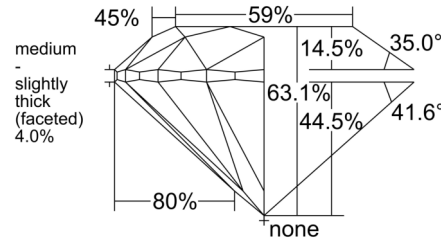

GIA NATURAL DIAMOND GRADING REPORT

December 02, 2025  
 GIA Report Number ..... 6541133882  
 Shape and Cutting Style ..... Round Brilliant  
 Measurements ..... 9.12 - 9.19 x 5.78 mm

GRADING RESULTS

Carat Weight ..... 3.01 carat  
 Color Grade ..... G  
 Clarity Grade ..... VS1  
 Cut Grade ..... Excellent

Profile to actual proportions

CLARITY CHARACTERISTICS

KEY TO SYMBOLS\*

- Needle
- Feather
- Pinpoint

\* Red symbols denote internal characteristics (inclusions). Green or black symbols denote external characteristics (blemishes). Diagram is an approximate representation of the diamond, and symbols shown indicate type, position, and approximate size of clarity characteristics. All clarity characteristics may not be shown. Details of finish are not shown.