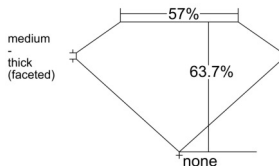

GIA®

FACSIMILE

GIA REPORT 6541130208

Verify this report at GIA.edu

GIA NATURAL DIAMOND DOSSIER®

December 02, 2025
GIA Report Number 6541130208
Shape and Cutting Style ..... Oval Brilliant
Measurements ..... 6.28 x 4.40 x 2.80 mm

GRADING RESULTS

Carat Weight ..... 0.50 carat
Color Grade ..... K
Clarity Grade VVS1

ADDITIONAL GRADING INFORMATION

Polish ..... Excellent
Symmetry ..... Very Good
Fluorescence ..... None
Clarity Characteristics ..... Pinpoint, Feather
Inscription(s): GIA 6541130208

PROPORTIONS

Profile not to actual proportions

GRADING SCALES

GIA COLOR SCALE		GIA CLARITY SCALE			
COLORLESS	D	VERY VERY SLIGHTLY INCLUDED	FLAWLESS		
	E		INTERNALLY FLAWLESS		
	F	VERY SLIGHTLY INCLUDED	VVS₁		
	G		VVS₂		
	H		VS₁		
	NEAR COLORLESS	I	SLIGHTLY INCLUDED	VS₂	
		J		SI₁	
		FAINT	K	INCLUDED	SI₂
			L		I₁
			M		I₂
VERT LIGHT	N	NOT GRADED	I₃		
	O				
	P				
	Q				
	R				
	S				
LIGHT	T				
	U				
	V				
	W				
	X				
Y					
Z