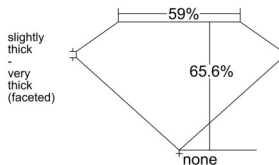

GIA®

FACSIMILE

GIA REPORT 6541117666

Verify this report at GIA.edu

GIA NATURAL DIAMOND DOSSIER®

December 01, 2025
GIA Report Number 6541117666
Shape and Cutting Style ..... Oval Brilliant
Measurements ..... 6.02 x 4.04 x 2.65 mm

GRADING RESULTS

Carat Weight ..... 0.41 carat
Color Grade I
Clarity Grade VS2

ADDITIONAL GRADING INFORMATION

Polish ..... Excellent
Symmetry ..... Good
Fluorescence ..... None
Clarity Characteristics ..... Feather
Inscription(s): GIA 6541117666

PROPORTIONS

Profile not to actual proportions

GRADING SCALES

GIA COLOR SCALE		GIA CLARITY SCALE			
COLORLESS	D	VERY VERY SLIGHTLY INCLUDED	FLAWLESS		
	E		INTERNALLY FLAWLESS		
	F	VERY SLIGHTLY INCLUDED	VVS₁		
	G		VVS₂		
	H		VS₁		
	NEAR COLORLESS	I	SLIGHTLY INCLUDED	VS₂	
		J		SI₁	
		FAINT	K	INCLUDED	SI₂
			L		I₁
			M		I₂
VERT LIGHT	N	LIGHT	I₃		
	O				
	P				
	Q				
	R