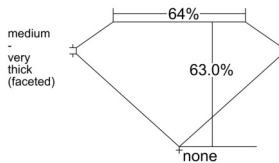

GIA®

FACSIMILE

GIA REPORT 6541109443

Verify this report at GIA.edu

GIA NATURAL DIAMOND DOSSIER®

November 27, 2025
GIA Report Number 6541109443
Shape and Cutting Style ..... Oval Brilliant
Measurements ..... 7.33 x 5.20 x 3.28 mm

GRADING RESULTS

Carat Weight ..... 0.80 carat
Color Grade ..... F
Clarity Grade VS1

ADDITIONAL GRADING INFORMATION

Polish ..... Excellent
Symmetry ..... Very Good
Fluorescence ..... Faint
Clarity Characteristics ..... Feather
Inscription(s): GIA 6541109443

PROPORTIONS

Profile not to actual proportions

GRADING SCALES

GIA COLOR SCALE		GIA CLARITY SCALE			
COLORLESS	D	VERY VERY SLIGHTLY INCLUDED	FLAWLESS		
	E		INTERNALLY FLAWLESS		
	F	VERY SLIGHTLY INCLUDED	VS₁		
	G		VS₂		
	H		VS₁		
	NEAR COLORLESS	I	SLIGHTLY INCLUDED	VS₂	
		J		SI₁	
		FAINT	K	INCLUDED	SI₂
			L		I₁
			M		I₂
VERTICALLY LIGHT	N	LIGHT	I₃		
	O				
	P				
	Q				
	R				
	S				
LIGHT	T				
	U				
	V				
	W				
	X				
Y					
Z