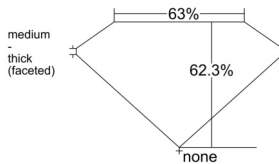

GIA®

FACSIMILE

GIA REPORT 6541109333

Verify this report at GIA.edu

GIA NATURAL DIAMOND DOSSIER®

November 27, 2025
GIA Report Number 6541109333
Shape and Cutting Style ..... Marquise Brilliant
Measurements ..... 9.00 x 4.62 x 2.88 mm

GRADING RESULTS

Carat Weight ..... 0.70 carat
Color Grade ..... D
Clarity Grade VVS1

ADDITIONAL GRADING INFORMATION

Polish ..... Excellent
Symmetry ..... Excellent
Fluorescence ..... None
Clarity Characteristics ..... Pinpoint
Inscription(s): GIA 6541109333

PROPORTIONS

Profile not to actual proportions

GRADING SCALES

GIA COLOR SCALE		GIA CLARITY SCALE	
COLORLESS	D	VERY VERY SLIGHTLY INCLUDED	FLAWLESS
	E		INTERNALLY FLAWLESS
	F		VVS₁
	G		VVS₂
	H		VS₁
	I		VS₂
	J		SI₁
	K		SI₂
	L		I₁
	M		I₂
NEAR COLORLESS	N	SLIGHTLY INCLUDED	I₃
	O		
	P		
	Q		
FAINT	R		
	S		
	T		
	U		
VERT LIGHT	V		
	W		
	X		
	Y		
LIGHT	Z