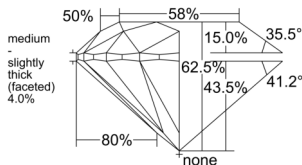

GIA®

FACSIMILE

GIA REPORT 6541107311

Verify this report at GIA.edu

GIA NATURAL DIAMOND DOSSIER®

December 01, 2025
GIA Report Number 6541107311
Shape and Cutting Style ..... Round Brilliant
Measurements ..... 5.20 - 5.23 x 3.26 mm

GRADING RESULTS

Carat Weight ..... 0.55 carat
Color Grade I
Clarity Grade VS2
Cut Grade ..... Excellent

ADDITIONAL GRADING INFORMATION

Polish ..... Excellent
Symmetry ..... Excellent
Fluorescence ..... None
Clarity Characteristics ..... Crystal, Cloud, Feather
Inspection(s): GIA 6541107311

PROPORTIONS

GRADING SCALES

GIA COLOR SCALE	GIA CLARITY SCALE	GIA CUT SCALE	
D	FLAWLESS	EXCELLENT	
E	INTERNALLY FLAWLESS		
F		VVS₁	VERY GOOD
G	VVS₂		
H	VS₁	GOOD	
I	VS₂		
J	SI₁	FAIR	
K	SI₂		
L	I₁	POOR	
M	I₂		
N	I₃		
O			
P			
Q			
R			
S			
T			
U			
V			
W			
X			
Y			
Z