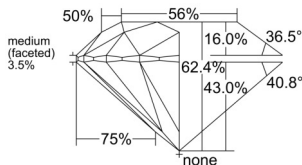

GIA®

FACSIMILE

GIA REPORT 6541107106

Verify this report at GIA.edu

GIA NATURAL DIAMOND DOSSIER®

December 01, 2025
GIA Report Number 6541107106
Shape and Cutting Style ..... Round Brilliant
Measurements ..... 5.24 - 5.27 x 3.28 mm

GRADING RESULTS

Carat Weight ..... 0.55 carat
Color Grade ..... E
Clarity Grade VS1
Cut Grade ..... Excellent

ADDITIONAL GRADING INFORMATION

Polish ..... Excellent
Symmetry ..... Excellent
Fluorescence ..... None
Clarity Characteristics..... Crystal, Feather, Needle, Pinpoint
Inscription(s): GIA 6541107106

PROPORTIONS

Profile to actual proportions

GRADING SCALES

GIA COLOR SCALE	GIA CLARITY SCALE	GIA CUT SCALE	
D	FLAWLESS	EXCELLENT	
E	INTERNALLY FLAWLESS		
F		VVS₁	VERY GOOD
G	VVS₂		
H	VS₁	GOOD	
I	VS₂		
J	SI₁	FAIR	
K	SI₂		
L	I₁	POOR	
M			
N			
O	I₂		
P			
Q			
R	I₃		
S			
T			
U			
V			
W			
X			
Y			
Z