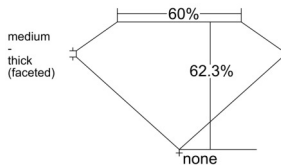

GIA®

FACSIMILE

GIA REPORT 6541101687

Verify this report at GIA.edu

GIA NATURAL DIAMOND DOSSIER®

November 27, 2025
GIA Report Number 6541101687
Shape and Cutting Style ..... Pear Brilliant
Measurements ..... 6.09 x 3.70 x 2.31 mm

GRADING RESULTS

Carat Weight ..... 0.31 carat
Color Grade ..... D
Clarity Grade VS1

ADDITIONAL GRADING INFORMATION

Polish ..... Excellent
Symmetry ..... Very Good
Fluorescence ..... None
Clarity Characteristics ..... Crystal, Pinpoint
Inscription(s): GIA 6541101687

PROPORTIONS

Profile not to actual proportions

GRADING SCALES

GIA COLOR SCALE		GIA CLARITY SCALE			
COLORLESS	D	VERY VERY SLIGHTLY INCLUDED	FLAWLESS		
	E		INTERNALLY FLAWLESS		
	F	VERY SLIGHTLY INCLUDED	VS₁		
	G		VS₂		
	H		VS₁		
	NEAR COLORLESS	I	SLIGHTLY INCLUDED	VS₂	
		J		SI₁	
		FAINT	K	INCLUDED	SI₂
			L		I₁
			M		I₂
VERT LIGHT	N	INCLUDED	I₃		
	O				
	P				
	Q				
	R				
	S				
	T				
LIGHT	U				
	V				
	W				
	X				
Y					
Z