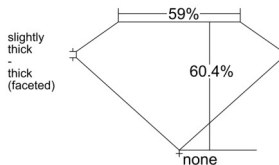

GIA®

FACSIMILE

GIA REPORT 6541090066

Verify this report at GIA.edu

GIA NATURAL DIAMOND DOSSIER®

November 26, 2025
GIA Report Number 6541090066
Shape and Cutting Style ..... Heart Brilliant
Measurements ..... 4.93 x 5.54 x 3.35 mm

GRADING RESULTS

Carat Weight ..... 0.53 carat
Color Grade ..... E
Clarity Grade VS1

ADDITIONAL GRADING INFORMATION

Polish ..... Excellent
Symmetry ..... Excellent
Fluorescence ..... None
Clarity Characteristics ..... Cloud, Pinpoint
Inscription(s): GIA 6541090066

PROPORTIONS

Profile not to actual proportions

GRADING SCALES

GIA COLOR SCALE		GIA CLARITY SCALE	
COLORLESS	D	VERY VERY SLIGHTLY INCLUDED	FLAWLESS
	E		INTERNALLY FLAWLESS
	F		VVS₁
	G		VVS₂
	H		VS₁
	I		VS₂
	J		SI₁
	K		SI₂
	L		I₁
	M		I₂
NEAR COLORLESS	N	SLIGHTLY INCLUDED	I₃
	O		
	P		
	Q		
FAINT	R		
	S		
	T		
	U		
VERT LIGHT	V		
	W		
	X		
	Y		
LIGHT	Z