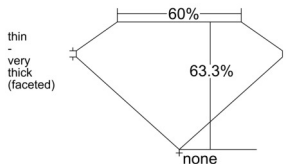

GIA®

FACSIMILE

GIA REPORT 6541087498

Verify this report at GIA.edu

GIA NATURAL DIAMOND DOSSIER®

November 25, 2025
GIA Report Number **6541087498**
Shape and Cutting Style ..... **Heart Brilliant**
Measurements ..... **4.56 x 5.46 x 3.46 mm**

GRADING RESULTS

Carat Weight ..... **0.50 carat**
Color Grade ..... **G**
Clarity Grade **VVS2**

ADDITIONAL GRADING INFORMATION

Polish ..... **Excellent**
Symmetry ..... **Very Good**
Fluorescence ..... **None**
Clarity Characteristics ..... **Pinpoint**
Inscription(s): **GIA 6541087498**

PROPORTIONS

Profile not to actual proportions

GRADING SCALES

GIA COLOR SCALE		GIA CLARITY SCALE	
COLORLESS	D	VERY VERY SLIGHTLY INCLUDED	FLAWLESS
	E		INTERNALLY FLAWLESS
	F		VVS₁
	G		VVS₂
	H		VS₁
	I		VS₂
	J		SI₁
	K		SI₂
	L		I₁
	M		I₂
NEAR COLORLESS	N	SLIGHTLY INCLUDED	I₃
	O		
	P		
	Q		
FAINT	R		
	S		
	T		
	U		
VERT LIGHT	V		
	W		
	X		
	Y		
LIGHT	Z