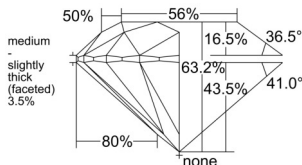

GIA®

FACSIMILE

GIA REPORT 6541052563

Verify this report at GIA.edu

GIA NATURAL DIAMOND DOSSIER®

November 19, 2025
GIA Report Number 6541052563
Shape and Cutting Style ..... Round Brilliant
Measurements ..... 5.24 - 5.27 x 3.32 mm

GRADING RESULTS

Carat Weight ..... 0.56 carat
Color Grade ..... G
Clarity Grade VS1
Cut Grade ..... Excellent

ADDITIONAL GRADING INFORMATION

Polish ..... Excellent
Symmetry ..... Excellent
Fluorescence ..... None
Clarity Characteristics ..... Cloud
Inscription(s): GIA 6541052563

PROPORTIONS

GRADING SCALES

GIA COLOR SCALE

COLORLESS	D
	E
	F
	G
	H
	I
	J
NEAR COLORLESS	K
	L
Faint	M
	N
	O
	P
Very Light	Q
	R
	S
	T
	U
	V
Light	W
	X
	Y
	Z

GIA CLARITY SCALE

FLAWLESS	INTERNAL FLAWLESS	
		FLAWLESS
VERY VERY SLIGHTLY INCLUDED	VVS₁	
	VVS₂	
VERY SLIGHTLY INCLUDED	VS₁	
	VS₂	
SLIGHTLY INCLUDED	SI₁	
	SI₂	
INCLUDED	I₁	
	I₂	
	I₃	

GIA CUT SCALE

EXCELLENT
VERY GOOD
GOOD
FAIR
POOR