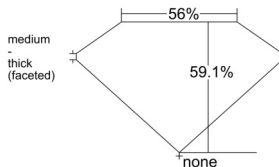

GIA®

FACSIMILE

GIA REPORT 6541040914

Verify this report at GIA.edu

GIA NATURAL DIAMOND DOSSIER®

November 19, 2025
GIA Report Number **6541040914**
Shape and Cutting Style ..... **Heart Brilliant**
Measurements ..... **4.92 x 5.75 x 3.40 mm**

GRADING RESULTS

Carat Weight ..... **0.57 carat**
Color Grade ..... **J**
Clarity Grade **S11**

ADDITIONAL GRADING INFORMATION

Polish ..... **Excellent**
Symmetry ..... **Excellent**
Fluorescence ..... **None**
Clarity Characteristics ..... **Crystal, Cloud, Feather**
Inscription(s): **GIA 6541040914**

PROPORTIONS

Profile not to actual proportions

GRADING SCALES

GIA COLOR SCALE		GIA CLARITY SCALE			
COLORLESS	D	VERY VERY SLIGHTLY INCLUDED	FLAWLESS		
	E		INTERNALLY FLAWLESS		
	F	VERY SLIGHTLY INCLUDED	VVS₁		
	G		VVS₂		
	H		VS₁		
	NEAR COLORLESS	I	SLIGHTLY INCLUDED	VS₂	
		J		S1₁	
		FAINT	K	INCLUDED	S1₂
			L		I₁
			M		I₂
VERT LIGHT	N	LIGHT	I₃		
	O				
	P				
	Q				
	R