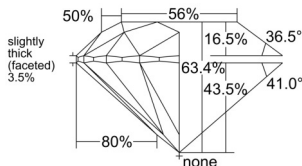

GIA®

FACSIMILE

GIA REPORT 6541038741

Verify this report at GIA.edu

GIA NATURAL DIAMOND DOSSIER®

November 18, 2025
GIA Report Number 6541038741
Shape and Cutting Style ..... Round Brilliant
Measurements ..... 5.61 - 5.64 x 3.57 mm

GRADING RESULTS

Carat Weight ..... 0.70 carat
Color Grade ..... E
Clarity Grade VS2
Cut Grade ..... Excellent

ADDITIONAL GRADING INFORMATION

Polish ..... Excellent
Symmetry ..... Excellent
Fluorescence ..... None
Clarity Characteristics ..... Cloud, Crystal, Needle
Inscription(s): GIA 6541038741

PROPORTIONS

Profile to actual proportions