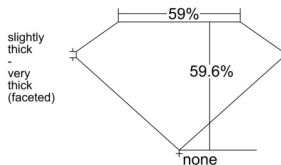

GIA®

FACSIMILE

GIA REPORT 6541034266

Verify this report at GIA.edu

GIA NATURAL DIAMOND DOSSIER®

November 18, 2025
GIA Report Number 6541034266
Shape and Cutting Style ..... Heart Brilliant
Measurements ..... 5.29 x 6.14 x 3.66 mm

GRADING RESULTS

Carat Weight ..... 0.70 carat
Color Grade ..... D
Clarity Grade VVS2

ADDITIONAL GRADING INFORMATION

Polish ..... Excellent
Symmetry ..... Very Good
Fluorescence ..... Strong Blue
Clarity Characteristics ..... Pinpoint, Cloud
Inscription(s): GIA 6541034266

PROPORTIONS

Profile not to actual proportions

GRADING SCALES

GIA COLOR SCALE		GIA CLARITY SCALE			
COLORLESS	D	VERY SLIGHTLY INCLUDED	FLAWLESS		
	E		INTERNALLY FLAWLESS		
	F		VVS₁		
	NEAR COLORLESS	G	VERY SLIGHTLY INCLUDED	VVS₂	
		H		VS₁	
		FANT	I	SLIGHTLY INCLUDED	VS₂
			J		SI₁
	LIGHT	K	INCLUDED	SI₂	
		L		I₁	
		M	INCLUDED	I₂	
N		I₃			
O					
P					
Q					
R					
S					
T					
U					
V					
W					
X					
Y					
Z