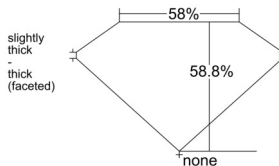

GIA®

FACSIMILE

GIA REPORT 6541029886

Verify this report at GIA.edu

GIA NATURAL DIAMOND DOSSIER®

November 18, 2025
GIA Report Number 6541029886
Shape and Cutting Style ..... Heart Brilliant
Measurements ..... 4.75 x 5.58 x 3.29 mm

GRADING RESULTS

Carat Weight ..... 0.50 carat
Color Grade ..... E
Clarity Grade VS1

ADDITIONAL GRADING INFORMATION

Polish ..... Excellent
Symmetry ..... Excellent
Fluorescence ..... None
Clarity Characteristics ..... Feather, Pinpoint
Inscription(s): GIA 6541029886

PROPORTIONS

Profile not to actual proportions

GRADING SCALES

GIA COLOR SCALE		GIA CLARITY SCALE	
COLORLESS	D	VERY VERY SLIGHTLY INCLUDED	FLAWLESS
	E		INTERNALLY FLAWLESS
	F		VVS₁
	G		VVS₂
	H		VS₁
	I		VS₂
	J		SI₁
	K		SI₂
	L		I₁
	M		I₂
NEAR COLORLESS	N	SLIGHTLY INCLUDED	I₃
	O		
	P		
	Q		
FAINT	R		
	S		
	T		
	U		
VERT LIGHT	V		
	W		
	X		
	Y		
LIGHT	Z