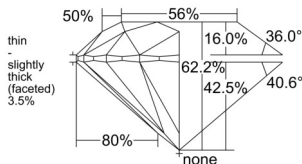

GIA®

FACSIMILE

GIA NATURAL DIAMOND DOSSIER®

November 19, 2025
GIA Report Number 6541025406
Shape and Cutting Style ..... Round Brilliant
Measurements ..... 5.90 - 5.95 x 3.69 mm

GRADING RESULTS

Carat Weight ..... 0.80 carat
Color Grade ..... M
Clarity Grade S11
Cut Grade ..... Excellent

ADDITIONAL GRADING INFORMATION

Polish ..... Excellent
Symmetry ..... Excellent
Fluorescence ..... Faint
Clarity Characteristics ..... Crystal
Inscription(s): GIA 6541025406

GIA REPORT 6541025406

Verify this report at GIA.edu

PROPORTIONS

GRADING SCALES

GIA COLOR SCALE

COLORESS	D
	E
	F
	G
	H
	I
	J
NEAR COLORESS	K
	L
FAIN	M
	N
	O
	P
VERY FAINT	Q
	R
	S
	T
	U
	V
	W
	X
	Y
LIGHT	Z

GIA CLARITY SCALE

FLAWLESS	VERY VERY SLIGHTLY INCLUDED	VS₁	VS₂	SI₁	SI₂	I₁	I₂	I₃	
									INTERNALLY FLAWLESS

GIA CUT SCALE

EXCELLENT
VERY GOOD
GOOD
FAIR
POOR