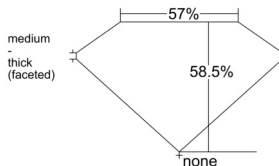

GIA®

FACSIMILE

GIA REPORT 6541013778

Verify this report at GIA.edu

GIA NATURAL DIAMOND DOSSIER®

November 14, 2025
GIA Report Number 6541013778
Shape and Cutting Style ..... Heart Brilliant
Measurements ..... 5.63 x 6.52 x 3.82 mm

GRADING RESULTS

Carat Weight ..... 0.81 carat
Color Grade ..... J
Clarity Grade VS2

ADDITIONAL GRADING INFORMATION

Polish ..... Excellent
Symmetry ..... Excellent
Fluorescence ..... Faint
Clarity Characteristics ..... Crystal
Inscription(s): GIA 6541013778

PROPORTIONS

Profile not to actual proportions

GRADING SCALES

GIA COLOR SCALE		GIA CLARITY SCALE			
COLORLESS	D	VERY VERY SLIGHTLY INCLUDED	FLAWLESS		
	E		INTERNALLY FLAWLESS		
	F	VERY SLIGHTLY INCLUDED	VVS₁		
	G		VVS₂		
	H		VS₁		
	NEAR COLORLESS	I	SLIGHTLY INCLUDED	VS₂	
		J		SI₁	
		FAINT	K	INCLUDED	SI₂
			L		I₁
			M		I₂
VERT LIGHT	N	LIGHT	I₃		
	O				
	P				
	Q				
	R