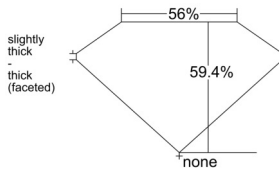

GIA®

FACSIMILE

GIA REPORT 6541010476

Verify this report at GIA.edu

GIA NATURAL DIAMOND DOSSIER®

November 14, 2025
GIA Report Number 6541010476
Shape and Cutting Style ..... Heart Brilliant
Measurements ..... 4.80 x 5.70 x 3.38 mm

GRADING RESULTS

Carat Weight ..... 0.54 carat
Color Grade ..... D
Clarity Grade VS1

ADDITIONAL GRADING INFORMATION

Polish ..... Excellent
Symmetry ..... Very Good
Fluorescence ..... None
Clarity Characteristics ..... Cloud
Inscription(s): GIA 6541010476

PROPORTIONS

Profile not to actual proportions

GRADING SCALES

GIA COLOR SCALE		GIA CLARITY SCALE	
COLORLESS	D	VERY VERY SLIGHTLY INCLUDED	FLAWLESS
	E		INTERNALLY FLAWLESS
	F		VVS₁
	G		VVS₂
	H		VS₁
	I		VS₂
	J		SI₁
	K		SI₂
	L		I₁
	M		I₂
NEAR COLORLESS	N	SLIGHTLY INCLUDED	I₃
	O		
	P		
	Q		
	R		
FAINT	S	INCLUDED	
	T		
	U		
	V		
	W		
	X		
	Y		
VERT LIGHT	Z