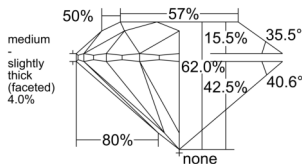

GIA®

FACSIMILE

GIA REPORT 6541004240

Verify this report at GIA.edu

GIA NATURAL DIAMOND DOSSIER®

November 14, 2025
GIA Report Number 6541004240
Shape and Cutting Style ..... Round Brilliant
Measurements ..... 4.27 - 4.31 x 2.66 mm

GRADING RESULTS

Carat Weight ..... 0.30 carat
Color Grade ..... F
Clarity Grade VVS1
Cut Grade ..... Excellent

ADDITIONAL GRADING INFORMATION

Polish ..... Excellent
Symmetry ..... Excellent
Fluorescence ..... None
Clarity Characteristics ..... Cloud, Feather
Inscription(s): GIA 6541004240

PROPORTIONS

GRADING SCALES

GIA COLOR SCALE	GIA CLARITY SCALE	GIA CUT SCALE	
D	FLAWLESS	EXCELLENT	
E	INTERNALLY FLAWLESS		
F		VVS₁	VERY GOOD
G	VVS₂		
H	VS₁	GOOD	
I	VS₂		
J	SI₁	FAIR	
K	SI₂		
L	I₁	POOR	
M	I₂		
N	I₃		
O			
P			
Q			
R			
S			
T			
U			
V			
W			
X			
Y			
Z