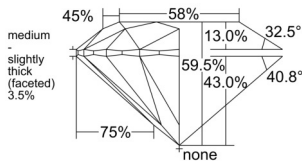

GIA®

FACSIMILE

GIA REPORT 6541003631

Verify this report at GIA.edu

GIA NATURAL DIAMOND DOSSIER®

November 14, 2025
GIA Report Number 6541003631
Shape and Cutting Style ..... Round Brilliant
Measurements ..... 4.37 - 4.38 x 2.60 mm

GRADING RESULTS

Carat Weight ..... 0.30 carat
Color Grade ..... F
Clarity Grade VVS1
Cut Grade ..... Excellent

ADDITIONAL GRADING INFORMATION

Polish ..... Excellent
Symmetry ..... Excellent
Fluorescence ..... None
Clarity Characteristics ..... Cloud, Pinpoint
Inscription(s): GIA 6541003631

PROPORTIONS

Profile to actual proportions