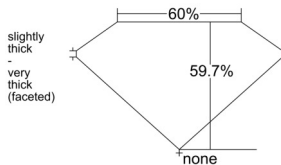

GIA®

FACSIMILE

GIA REPORT 6535995649

Verify this report at GIA.edu

GIA NATURAL DIAMOND DOSSIER®

November 13, 2025
GIA Report Number 6535995649
Shape and Cutting Style ..... Heart Brilliant
Measurements ..... 5.08 x 5.94 x 3.55 mm

GRADING RESULTS

Carat Weight ..... 0.60 carat
Color Grade ..... G
Clarity Grade VS2

ADDITIONAL GRADING INFORMATION

Polish ..... Excellent
Symmetry ..... Excellent
Fluorescence ..... None
Clarity Characteristics ..... Crystal
Inscription(s): GIA 6535995649

PROPORTIONS

Profile not to actual proportions

GRADING SCALES

GIA COLOR SCALE		GIA CLARITY SCALE			
COLORLESS	D	VERY SLIGHTLY INCLUDED	FLAWLESS		
	E		INTERNALLY FLAWLESS		
	F		VVS₁		
	NEAR COLORLESS	G	VVS₂		
		H	VERY SLIGHTLY INCLUDED	VS₁	
		I		VS₂	
		FAINT	J	SLIGHTLY INCLUDED	SI₁
			K		SI₂
	L		INCLUDED		I₁
	M			I₂	
N	I₃				
VERT LIGHT	O				
	P				
	Q				
	R				
	LIGHT	S			
		T			
U					
V					
W					
X					
Y					
Z