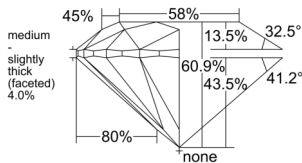

GIA®

FACSIMILE

GIA REPORT 6535991377

Verify this report at GIA.edu

GIA NATURAL DIAMOND DOSSIER®

November 13, 2025
GIA Report Number 6535991377
Shape and Cutting Style ..... Round Brilliant
Measurements ..... 4.61 - 4.63 x 2.82 mm

GRADING RESULTS

Carat Weight ..... 0.37 carat
Color Grade ..... E
Clarity Grade VS1
Cut Grade ..... Excellent

ADDITIONAL GRADING INFORMATION

Polish ..... Excellent
Symmetry ..... Excellent
Fluorescence ..... None
Clarity Characteristics ..... Crystal, Pinpoint, Needle
Inscription(s): GIA 6535991377

PROPORTIONS

Profile to actual proportions