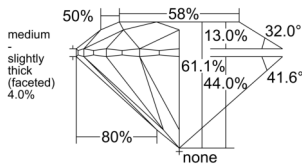

GIA®

FACSIMILE

GIA REPORT 6535976689

Verify this report at GIA.edu

GIA NATURAL DIAMOND DOSSIER®

November 11, 2025
GIA Report Number 6535976689
Shape and Cutting Style ..... Round Brilliant
Measurements ..... 3.66 - 3.68 x 2.24 mm

GRADING RESULTS

Carat Weight ..... 0.18 carat
Color Grade ..... G
Clarity Grade VVS1
Cut Grade ..... Excellent

ADDITIONAL GRADING INFORMATION

Polish ..... Excellent
Symmetry ..... Excellent
Fluorescence ..... None
Clarity Characteristics ..... Cloud, Pinpoint, Needle, Feather
Inscription(s): GIA 6535976689

PROPORTIONS

Profile to actual proportions

GRADING SCALES

GIA COLOR SCALE	GIA CLARITY SCALE	GIA CUT SCALE	
D	FLAWLESS	EXCELLENT	
E	INTERNALLY FLAWLESS		
F		VVS₁	VERY GOOD
G	VVS₂		
H	VS₁	GOOD	
I	VS₂		
J	SI₁	FAIR	
K	SI₂		
L	I₁	POOR	
M			
N			
O	I₂		
P			
Q			
R	I₃		
S			
T			
U			
V			
W			
X			
Y			
Z