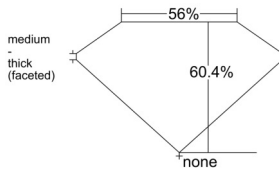

GIA®

FACSIMILE

GIA REPORT 6535975800

Verify this report at GIA.edu

GIA NATURAL DIAMOND DOSSIER®

November 13, 2025
GIA Report Number 6535975800
Shape and Cutting Style ..... Heart Brilliant
Measurements ..... 4.77 x 5.57 x 3.37 mm

GRADING RESULTS

Carat Weight ..... 0.50 carat
Color Grade ..... D
Clarity Grade SI1

ADDITIONAL GRADING INFORMATION

Polish ..... Excellent
Symmetry ..... Very Good
Fluorescence ..... None
Clarity Characteristics ..... Cloud, Crystal, Twinning Wisp
Inspection(s): GIA 6535975800

PROPORTIONS

Profile not to actual proportions

GRADING SCALES

GIA COLOR SCALE		GIA CLARITY SCALE			
COLORLESS	D	VERY VERY SLIGHTLY INCLUDED	FLAWLESS		
	E		INTERNALLY FLAWLESS		
	F	VERY SLIGHTLY INCLUDED	VVS₁		
	G		VVS₂		
	H		VS₁		
	NEAR COLORLESS	I	SLIGHTLY INCLUDED	VS₂	
		J		SI₁	
		FAINT	K	INCLUDED	SI₂
			L		I₁
			M		I₂
VERT LIGHT	N	LIGHT	I₃		
	O				
	P				
	Q				
	R