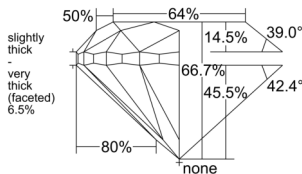

GIA®

FACSIMILE

GIA REPORT 6535967946

Verify this report at GIA.edu

GIA NATURAL DIAMOND DOSSIER®

November 12, 2025
GIA Report Number 6535967946
Shape and Cutting Style ..... Round Brilliant
Measurements ..... 4.82 - 4.90 x 3.24 mm

GRADING RESULTS

Carat Weight ..... 0.50 carat
Color Grade ..... F
Clarity Grade VVS1
Cut Grade ..... Good

ADDITIONAL GRADING INFORMATION

Polish ..... Excellent
Symmetry ..... Good
Fluorescence ..... Faint
Clarity Characteristics ..... Cloud, Feather, Indented Natural
Inscription(s): GIA 6535967946

PROPORTIONS

GRADING SCALES

GIA COLOR SCALE	GIA CLARITY SCALE	GIA CUT SCALE	
D	FLAWLESS	EXCELLENT	
E	INTERNALLY FLAWLESS		
F		VVS₁	VERY GOOD
G	VVS₂		
H	VS₁	GOOD	
I	VS₂		
J	SI₁	FAIR	
K	SI₂		
L	I₁	POOR	
M			
N			
O	I₂		
P			
Q			
R	I₃		
S			
T			
U			
V			
W			
X			
Y			
Z