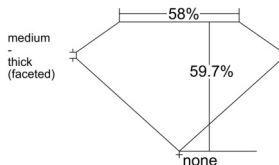

GIA®

FACSIMILE

GIA REPORT 6535964231

Verify this report at GIA.edu

GIA NATURAL DIAMOND DOSSIER®

November 12, 2025
GIA Report Number 6535964231
Shape and Cutting Style ..... Heart Brilliant
Measurements ..... 5.05 x 5.80 x 3.46 mm

GRADING RESULTS

Carat Weight ..... 0.60 carat
Color Grade ..... G
Clarity Grade VS1

ADDITIONAL GRADING INFORMATION

Polish ..... Excellent
Symmetry ..... Excellent
Fluorescence ..... Faint
Clarity Characteristics ..... Cloud, Crystal, Pinpoint
Inscription(s): GIA 6535964231

PROPORTIONS

Profile not to actual proportions

GRADING SCALES

GIA COLOR SCALE		GIA CLARITY SCALE			
COLORLESS	D	VERY VERY SLIGHTLY INCLUDED	FLAWLESS		
	E		INTERNALLY FLAWLESS		
	F	VERY SLIGHTLY INCLUDED	VVS₁		
	G		VVS₂		
	H		VS₁		
	NEAR COLORLESS	I	SLIGHTLY INCLUDED	VS₂	
		J		SI₁	
		FAINT	K	INCLUDED	SI₂
			L		I₁
			M		I₂
VERT LIGHT	N	LIGHT	I₃		
	O				
	P				
	Q				
	R