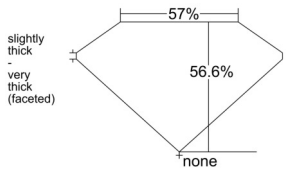

GIA®

FACSIMILE

GIA REPORT 6535953020

Verify this report at GIA.edu

GIA NATURAL DIAMOND DOSSIER®

November 08, 2025
GIA Report Number 6535953020
Shape and Cutting Style ..... Heart Brilliant
Measurements ..... 4.83 x 5.64 x 3.19 mm

GRADING RESULTS

Carat Weight ..... 0.51 carat
Color Grade ..... H
Clarity Grade VS1

ADDITIONAL GRADING INFORMATION

Polish ..... Excellent
Symmetry ..... Good
Fluorescence ..... None
Clarity Characteristics ..... Feather, Internal Graining
Inscription(s): GIA 6535953020

PROPORTIONS

Profile not to actual proportions

GRADING SCALES

GIA COLOR SCALE		GIA CLARITY SCALE		
NEAR COLORLESS	D	VERY VERY SLIGHTLY INCLUDED	FLAWLESS	
	E		INTERNALLY FLAWLESS	
	F	VERY SLIGHTLY INCLUDED	VVS₁	
	G		VVS₂	
	H		VS₁	
	FAINT	I	SLIGHTLY INCLUDED	VS₂
		J		SI₁
		K	INCLUDED	SI₂
		L		I₁
		M		I₂
VERT LIGHT	N	LIGHT	I₃	
	O			
	P			
	Q			
	R